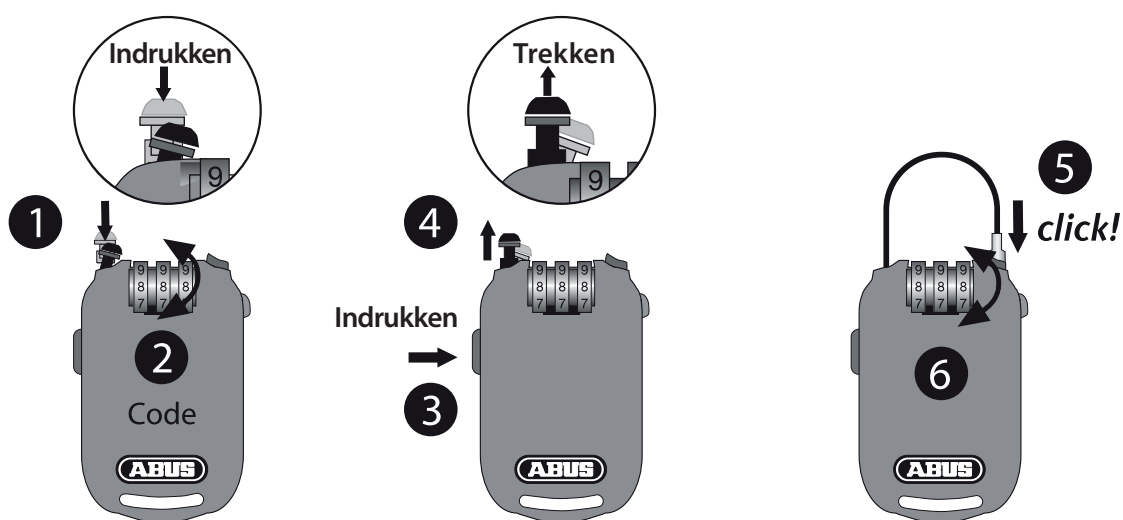

Security Tech Germany

CombiFlex 2501/2502

Code instellen / Sluiten

Openen